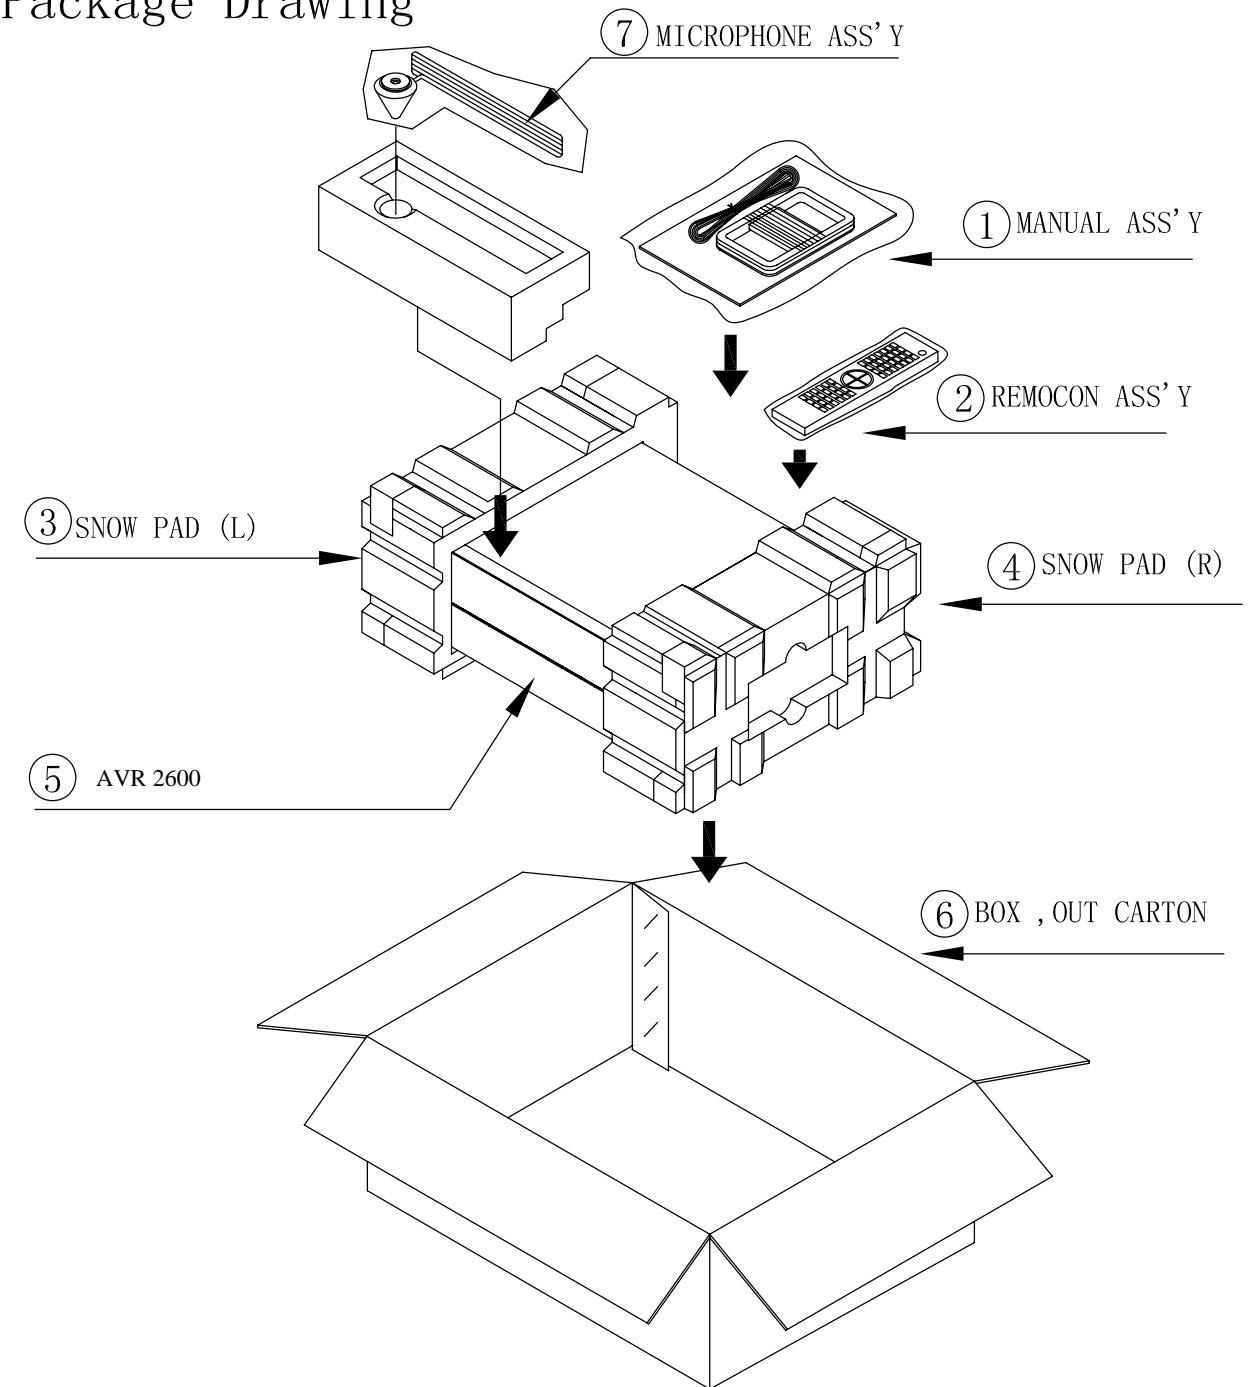

1. Instruction manual ass'y - Accessories

NO	DESCRIPTION	PARTS NO.	Q, ty
1	POLY BAG		1
2	CARD WARRANTY	CQE1A172X	1
3	ANT, AM LOOP	CSA1A032Z	1
4	INSTRUCTION MANUAL	visit www.harmankardon.com	1
5	FM 1 POL ANT(UL)	CSA1A019Z	1
6	SHEET, QUICK SETUP GUIDE		1
7	STAPLE		3

A	REMOCON ASS'Y	CARTAVR2600/120	1
B	MICROPHONE ASS'Y	CJXAVR340MICRO	1

2. Package Drawing

NO	DESCRIPTION	PARTS NO.	Q, ty
1	ACCESSORYS		1
2	REMOCON ASS'Y	CARTAVR2600/120	1
3	SNOW, PAD(L)	CPS5A564Z	1
4	SNOW, PAD(R)	CPS5A565Z	1
5	AVR 2600	AVR 2600	1
6	BOX, OUT CARTON	CPG1A891Y	1
7	MICROPHONE ASS'Y	CJXAVR340MICRO	1