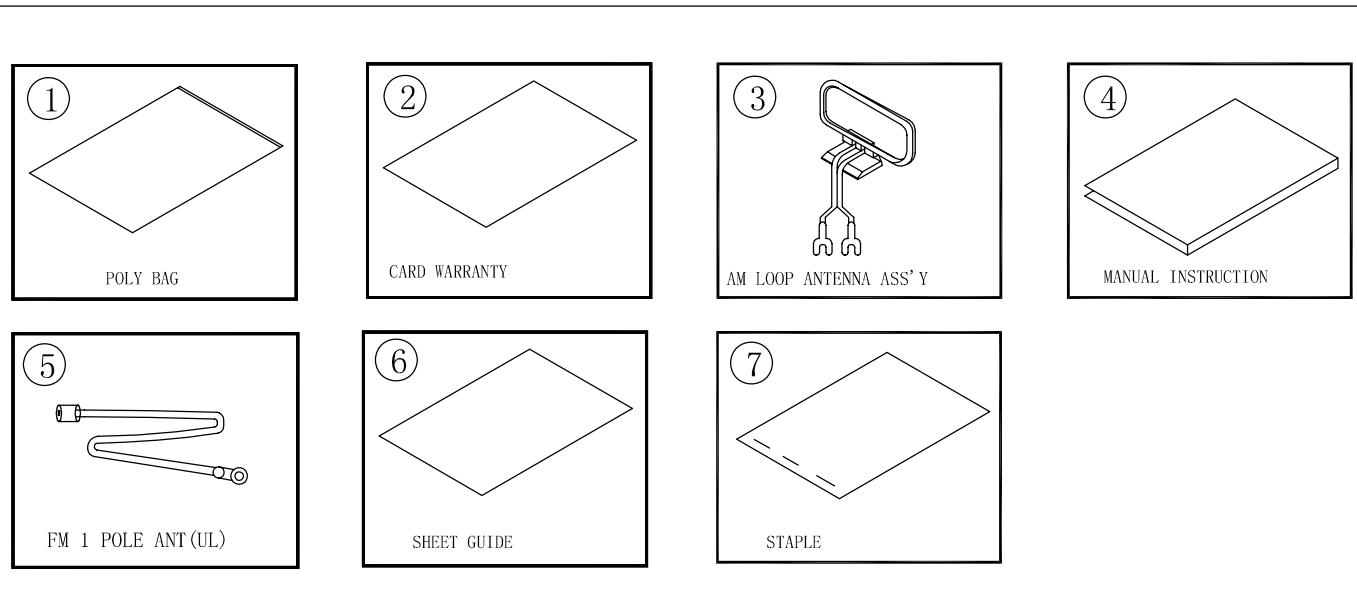

1. Instruction manual ass'y - Accessories

NO	DESCRIPTION	PARTS NO.	Q, ty
1	POLY BAG		1
2	CARD WARRANTY	CQE1A172X	1
3	ANT, AM LOOP	CSA1A032Z	1
4	INSTRUCTION MANUAL	visit www.harmankardon.com	1
5	FM 1 POL ANT(UL)	CSA1A019Z	1
6	SHEET, QUICK SETUP GUIDE		1
7	STAPLE		3