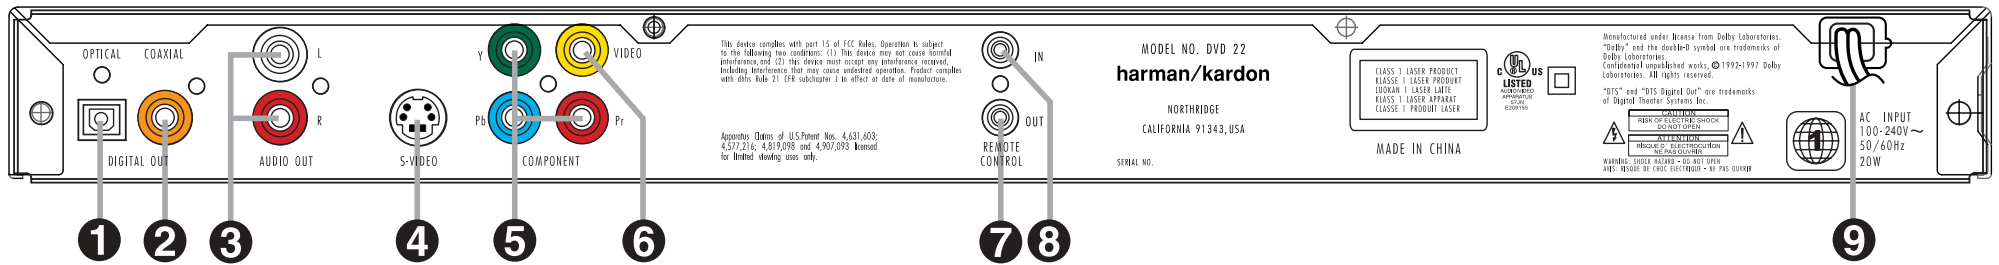

# DVD 22 REAR-PANEL CONNECTIONS

- 1** Optical Digital Output
- 2** Coaxial Digital Output
- 3** Analog Audio Outputs
- 4** S-Video Output
- 5** Component Video Outputs

- 6** Composite Video Output
- 7** Remote Control Output
- 8** Remote Control Input
- 9** AC Power Cord