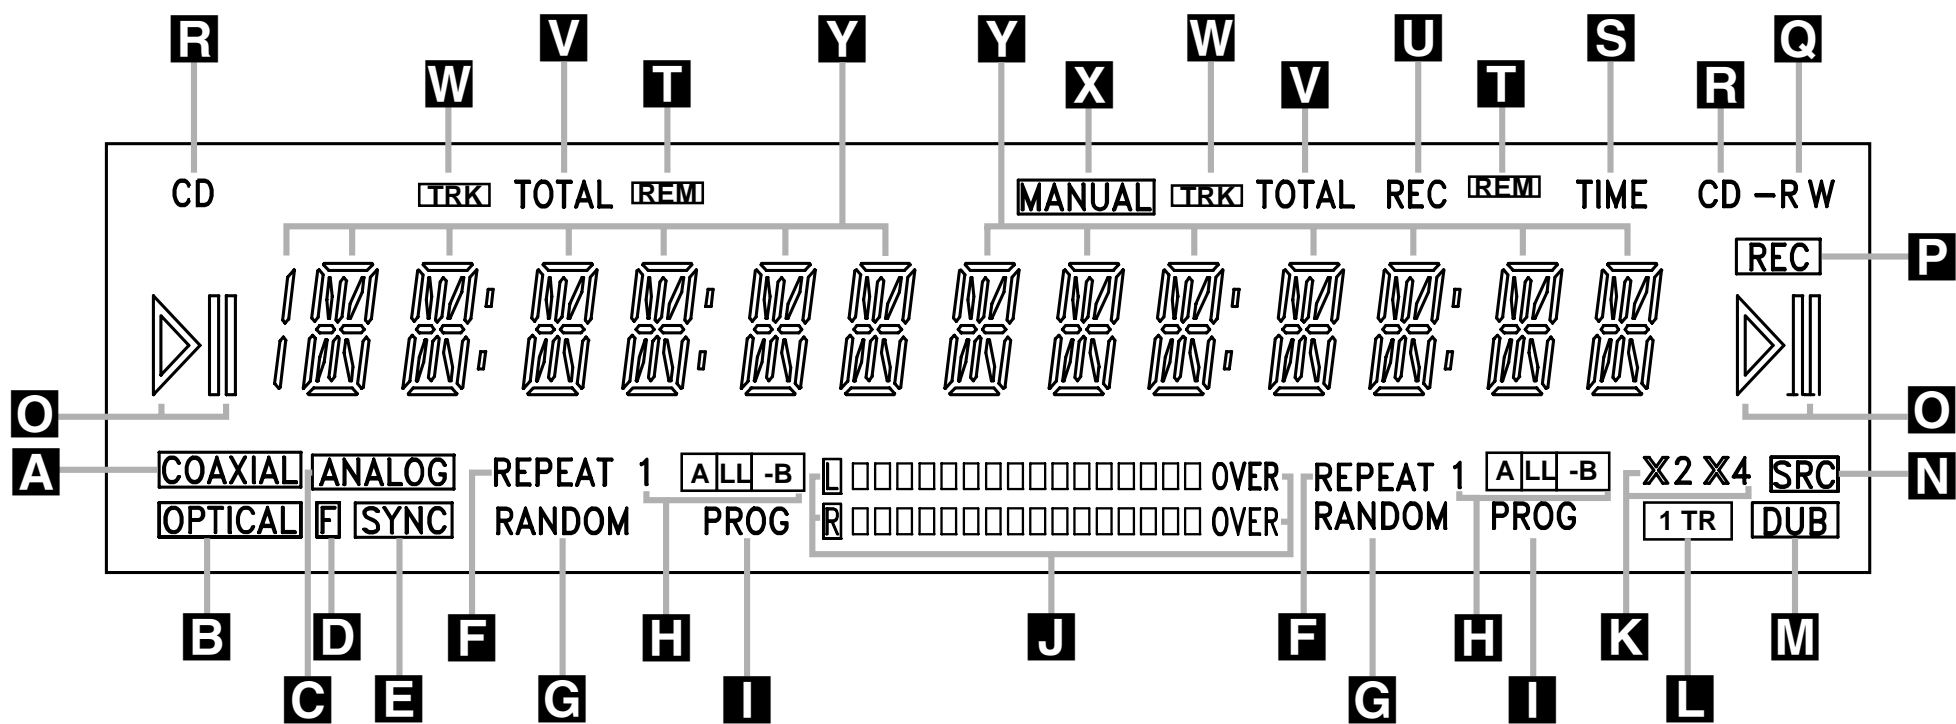

# CDR 26 FRONT-PANEL INFORMATION DISPLAY

- A** Coaxial Digital Indicator
- B** Optical Digital Indicator
- C** Analog Indicator
- D** Front-Panel Input Indicator
- E** Sync Indicator
- F** Repeat Indicators
- G** Random Indicators
- H** Repeat Status Indicators
- I** Program Indicators

- J** Level Indicators
- K** Speed Indicators
- L** 1-Track Dubbing Indicator
- M** Dubbing Indicator
- N** Sample-Rate Conversion Indicator
- O** Play/Pause Indicators
- P** Record Indicator
- Q** R/RW Indicator
- R** CD Indicators

- S** Time Indicators
- T** Remaining Time Indicators
- U** Recorded Time Indicator
- V** Total Time Indicators
- W** Track Time Indicators
- X** Manual Indicator
- Y** Information Displays