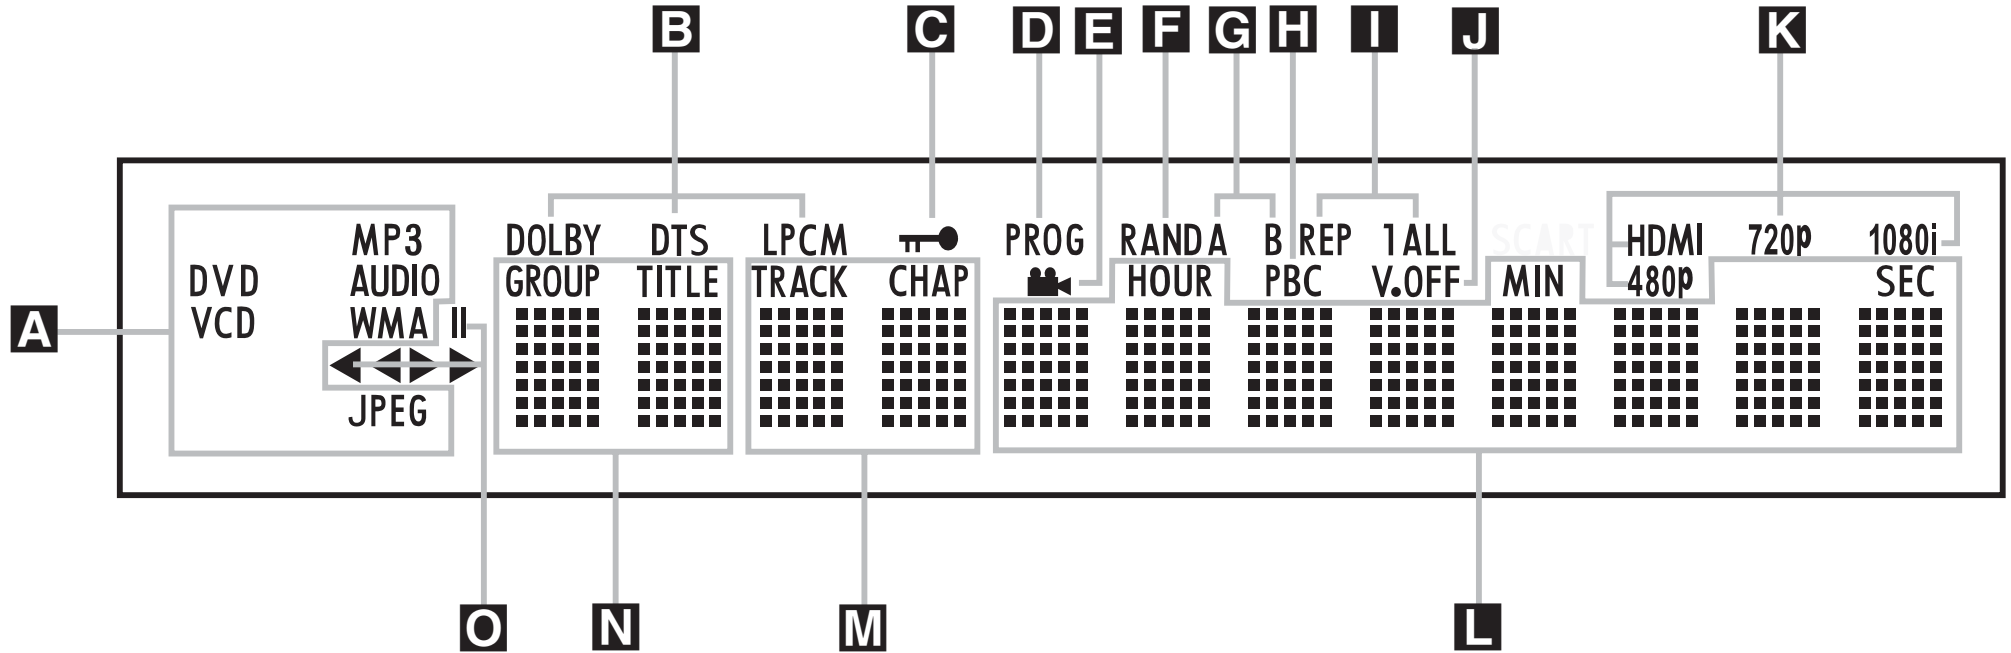

DVD 37 FRONT-PANEL INFORMATION DISPLAY

- A** Disc-Type Indicators
- B** Audio Bitstream Indicators
- C** Parental Lock Indicator
- D** Program Indicator
- E** Angle Indicator
- F** Random Indicator
- G** A-B Repeat Indicator
- H** VCD Playback Control Indicator

- I** Repeat Indicators
- J** V-OFF Indicator
- K** Video Indicators
- L** Time Indicators
- M** Chapter/Track Number Indicators
- N** Group/Title Indicators
- O** Playback-Mode Indicators